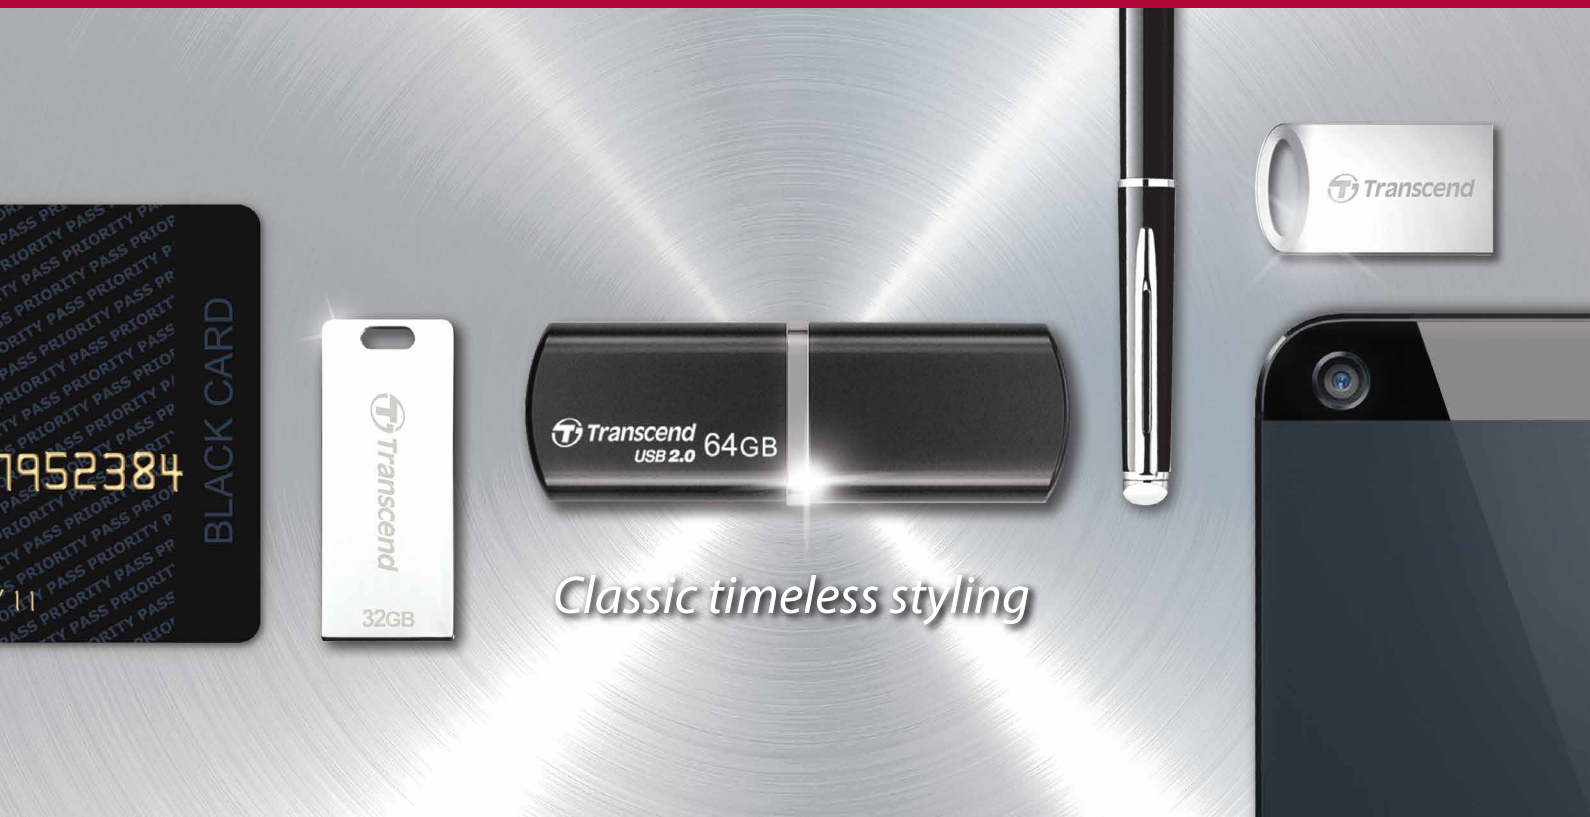

Classic timeless styling